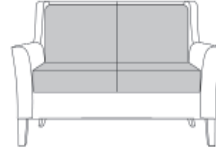

Volterra Collection

VOLXXX

Number of Seats

1

Lounge Chair - One Seater

2

Love Seat - Two Seater

3

Sofa - Three Seater

Piping Style

A

No Piping

B

With Piping

Nail Head Trim

1