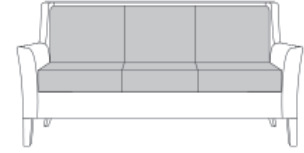

Volterra Collection

VOLXXX

Number of Seats

1

Lounge Chair - One Seater

2

Love Seat - Two Seater

3

Sofa - Three Seater

Piping Style

A

No Piping

B

With Piping

Nail Head Trim

1