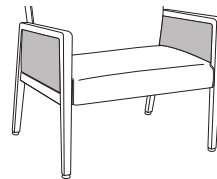

Valdina Collection

VLDFIXBXX

Unit Style

34
34"W
(30" Seat Width)

46
46"W
(42" Seat Width)

Back Height Style

G
Short Back
(35" Height)

P
Tall Back
(43" Height)

Arm Style
(Optional)

UP
Upholstered Arm Panels