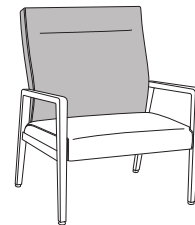

Valdina Collection

VLDFIXBXX

Unit Style

34
34"W
(30" Seat Width)

46
46"W
(42" Seat Width)

Back Height Style

G
Short Back
(35" Height)

P
Tall Back
(43" Height)

Arm Style
(Optional)

UP
Upholstered Arm Panels