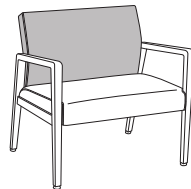

Valdina Collection

VLDFIXBXX

Unit Style

34
34"W
(30" Seat Width)

46
46"W
(42" Seat Width)

Back Height Style

G
Short Back
(35" Height)

P
Tall Back
(43" Height)

Arm Style
(Optional)

UP
Upholstered Arm Panels