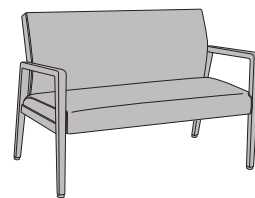

Valdina Collection

VLDFIXBXX

Unit Style

34
34"W
(30" Seat Width)

46
46"W
(42" Seat Width)

Back Height Style

G
Short Back
(35" Height)

P
Tall Back
(43" Height)

Arm Style
(Optional)

UP
Upholstered Arm Panels