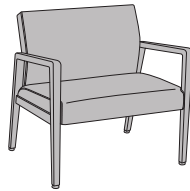

Valdina Collection

VLDFIXBXX

Unit Style

34
34"W
(30" Seat Width)

46
46"W
(42" Seat Width)

Back Height Style

G
Short Back
(35" Height)

P
Tall Back
(43" Height)

Arm Style
(Optional)

UP
Upholstered Arm Panels