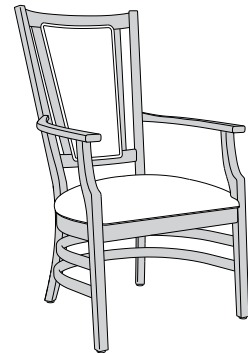

Tivoli Collection

25XXXX

Leg Style

**1**  
Straight Leg

Arm Style

**0**  
No arms

**1**  
With arms

Seat Style

**1**  
Seat Pad

Back Style

**1**  
Vertical Slat Back

**2**  
Lattice Back

**3**  
Full Back

Hard Use

Stock code  
**251111M**