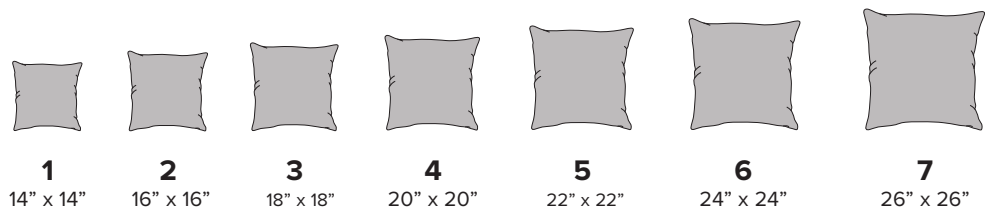

Pillow Collection

PILXXXX

Pillow Style

***TH**
Throw Pillow

Size

1 14" x 14" **2** 16" x 16" **3** 18" x 18" **4** 20" x 20" **5** 22" x 22" **6** 24" x 24" **7** 26" x 26"

Piping Style

A
Piped

B
Knife Edge

Detail

0
Solid

1
Miltered

Note

* Throw Pillow is sold individual