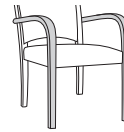

Symphony Collection

3XXXX

Arm/Leg Shape

1

Dolce
Flared Leg

2

Nuance
Straight Leg

Arm Style

1

with Arms

Upholstery Style

1

Full with
Cleanout

2

Show frame
with Cleanout

4

Full no
Cleanout

5

Show frame
no Cleanout

6

Show Frame with
Cleanout and Handgrip
(Only available with
Option 9 - Flared Back Style)

Back Style

7

Flared Scoop

8

Scooped

9

Flared

Note

Stacks three chairs high.
Additional chairs not included.
Do not stack with other Symphony chairs with different arm style.