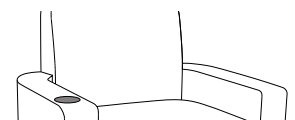

Sassari Collection

SARXXXXX

Back Style

**J**  
Square Back

**K**  
Flared Back

Base Style

**1**  
Closed Storage

**2**  
Open Storage

Arm Cap Option

**A**  
With Arm Cap

**B**  
Without Arm Cap

Tablet Option

**1**  
With Tablet Table on Right Arm

**2**  
Without Tablet Table

**3**  
With Tablet Table on Left Arm

Cup Holder Option

**\*A**  
With Cup Holder on Left Arm

**B**  
Without Cup Holder

**\*C**  
With Cup Holder on Right Arm

Ottoman (Optional)

**OM**  
Ottoman fits with open storage

Note

\* Arm width / Overall width dimension will increase.  
**Tablet Table and Cup Holder cannot be placed in the same arm.**