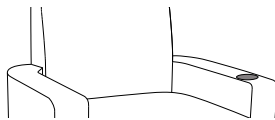

Sassari Collection

SARXXXXX

Back Style

**J**  
Square Back

**K**  
Flared Back

Base Style

**1**  
Closed Storage

**2**  
Open Storage

Arm Cap Option

**A**  
With Arm Cap

**B**  
Without Arm Cap

Tablet Option

**1**  
With Tablet Table on Right Arm

**2**  
Without Tablet Table

**3**  
With Tablet Table on Left Arm

Cup Holder Option

**\*A**  
With Cup Holder on Left Arm

**B**  
Without Cup Holder

**\*C**  
With Cup Holder on Right Arm

Ottoman (Optional)

**OM**  
Ottoman fits with open storage

Note

\* Arm width / Overall width dimension will increase.  
**Tablet Table and Cup Holder cannot be placed in the same arm.**