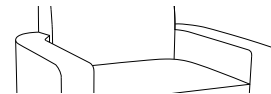

Sassari Collection

SARXXXXX

Back Style

**J**  
Square Back

**K**  
Flared Back

Base Style

**1**  
Closed Storage

**2**  
Open Storage

Arm Cap Option

**A**  
With Arm Cap

**B**  
Without Arm Cap

Tablet Option

**1**  
With Tablet Table on Right Arm

**2**  
Without Tablet Table

**3**  
With Tablet Table on Left Arm

Cup Holder Option

**\*A**  
With Cup Holder on Left Arm

**B**  
Without Cup Holder

**\*C**  
With Cup Holder on Right Arm

Ottoman (Optional)

**OM**  
Ottoman fits with open storage

Note

\* Arm width / Overall width dimension will increase.  
**Tablet Table and Cup Holder cannot be placed in the same arm.**