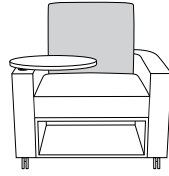

Sassari Collection

SARXXXXX

Back Style

**J**  
Square Back

**K**  
Flared Back

Base Style

**1**  
Closed Storage

**2**  
Open Storage

Arm Cap Option

**A**  
With Arm Cap

**B**  
Without Arm Cap

Tablet Option

**1**  
With Tablet Table on Right Arm

**2**  
Without Tablet Table

**3**  
With Tablet Table on Left Arm

Cup Holder Option

**\*A**  
With Cup Holder on Left Arm

**B**  
Without Cup Holder

**\*C**  
With Cup Holder on Right Arm

Ottoman (Optional)

**OM**  
Ottoman fits with open storage

Note

\* Arm width / Overall width dimension will increase.  
**Tablet Table and Cup Holder cannot be placed in the same arm.**