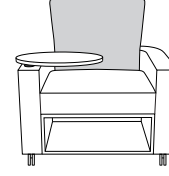

Sassari Collection

SARXXXXX

Back Style

**J**  
Square Back

**K**  
Flared Back

Base Style

**1**  
Closed Storage

**2**  
Open Storage

Arm Cap Option

**A**  
With Arm Cap

**B**  
Without Arm Cap

Tablet Option

**1**  
With Tablet Table on Right Arm

**2**  
Without Tablet Table

**3**  
With Tablet Table on Left Arm

Cup Holder Option

**\*A**  
With Cup Holder on Left Arm

**B**  
Without Cup Holder

**\*C**  
With Cup Holder on Right Arm

Ottoman (Optional)

**OM**  
Ottoman fits with open storage

Note

\* Arm width / Overall width dimension will increase.  
**Tablet Table and Cup Holder cannot be placed in the same arm.**