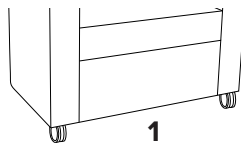

Sassari Collection

SARXXXXX

Back Style

**J**  
Square Back

**K**  
Flared Back

Base Style

**1**  
Closed Storage

**2**  
Open Storage

Arm Cap Option

**A**  
With Arm Cap

**B**  
Without Arm Cap

Tablet Option

**1**  
With Tablet Table on Right Arm

**2**  
Without Tablet Table

**3**  
With Tablet Table on Left Arm

Cup Holder Option

**\*A**  
With Cup Holder on Left Arm

**B**  
Without Cup Holder

**\*C**  
With Cup Holder on Right Arm

Ottoman (Optional)

**OM**  
Ottoman fits with open storage

Note

\* Arm width / Overall width dimension will increase.  
**Tablet Table and Cup Holder cannot be placed in the same arm.**