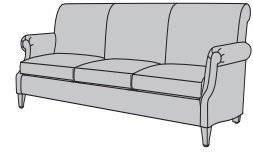

Rometta Collection

RLNXXX

Number of Seats

1

Lounge Chair - One Seater

2

Love Seat - Two Seater

3

Sofa - Three Seater

Base Shape

1

Swooped

2

Straight

Nail Head Trim Option

A