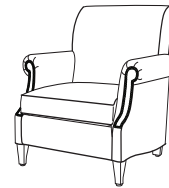

*B

Nail Head Arms

Note

* Nail Head selection to be placed when ordering