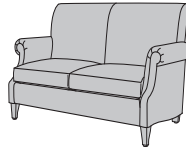

Rometta Collection

RLNXXX

Number of Seats

1

Lounge Chair - One Seater

2

Love Seat - Two Seater

3

Sofa - Three Seater

Base Shape

1

Swooped

2

Straight

Nail Head Trim Option

A