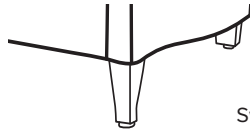

Rometta Collection

RLNXXX

Number of Seats

1

Lounge Chair - One Seater

2

Love Seat - Two Seater

3

Sofa - Three Seater

Base Shape

1

Swooped

2

Straight

Nail Head Trim Option

A