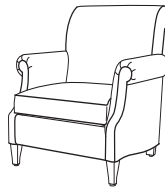

Rometta Collection

RLNXXX

Number of Seats

1

Lounge Chair - One Seater

2

Love Seat - Two Seater

3

Sofa - Three Seater

Base Shape

1

Swooped

2

Straight

Nail Head Trim Option

A