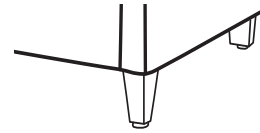

Rometta Collection

RLNXXX

Number of Seats

**1**

Lounge Chair - One Seater

**2**

Love Seat - Two Seater

**3**

Sofa - Three Seater

Base Shape

**1**

Swooped

**2**

Straight

Nail Head Trim Option

**A**