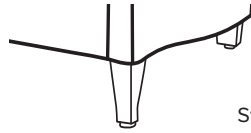

Rometta Collection

RLNXXX

Number of Seats

**1**

Lounge Chair - One Seater

**2**

Love Seat - Two Seater

**3**

Sofa - Three Seater

Base Shape

**1**

Swooped

**2**

Straight

Nail Head Trim Option

**A**