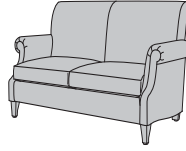

Rometta Collection

RLNXXX

Number of Seats

**1**

Lounge Chair - One Seater

**2**

Love Seat - Two Seater

**3**

Sofa - Three Seater

Base Shape

**1**

Swooped

**2**

Straight

Nail Head Trim Option

**A**