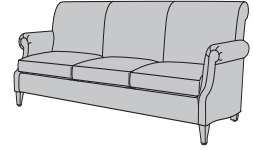

Rometta Collection

RLNXXX

Number of Seats

**1**

Lounge Chair - One Seater

**2**

Love Seat - Two Seater

**3**

Sofa - Three Seater

Base Shape

**1**

Swooped

**2**

Straight

Nail Head Trim Option

**A**