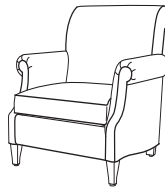

Rometta Collection

RLNXXX

Number of Seats

**1**

Lounge Chair - One Seater

**2**

Love Seat - Two Seater

**3**

Sofa - Three Seater

Base Shape

**1**

Swooped

**2**

Straight

Nail Head Trim Option

**A**