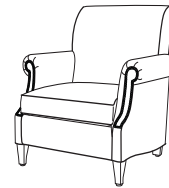

*B

Nail Head Arms

* Nail Head selection to be placed when ordering