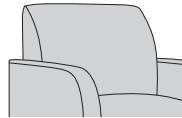

Ravello Collection

RVGXXXXX

Arm Shape

1
Curved

2
Straight

Arm Option

1
Upholstered Arm

3
Kwalu Arm
(Available only with curved arm shape)

Back Shape

2
Square Back

8
Scooped Back

Foot Shape

H
Kwalu Ravello

Units

A
1 Seater

B
2 Seater Gang

C
3 Seater Gang

E
Love Seat
(Standard Sewn Detail)

J
Bariatric