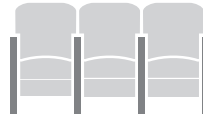

Back Shape

2
Square Back

8
Scooped Back

Foot Shape

H
Kwalu Ravello

Units

A
1 Seater

B
2 Seater Gang

C
3 Seater Gang

E
Love Seat
(Standard Sewn Detail)

J
Bariatric