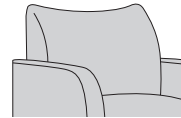

Ravello Collection

RVGXXXXX

Arm Shape

1
Curved

2
Straight

Arm Option

1
Upholstered Arm

3
Kwalu Arm
(Available only with curved arm shape)

Back Shape

2
Square Back

8
Scooped Back

Foot Shape

H
Kwalu Ravello

Units

A
1 Seater

B
2 Seater Gang

C
3 Seater Gang

E
Love Seat
(Standard Sewn Detail)

J
Bariatric