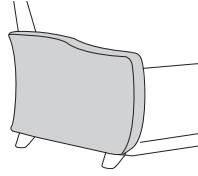

Ravello Collection

RVGXXXXX

Arm Shape

1
Curved

2
Straight

Arm Option

1
Upholstered Arm

3
Kwalu Arm
(Available only with curved arm shape)

Back Shape

2
Square Back

8
Scooped Back

Foot Shape

H
Kwalu Ravello

Units

A
1 Seater

B
2 Seater Gang

C
3 Seater Gang

E
Love Seat
(Standard Sewn Detail)

J
Bariatric