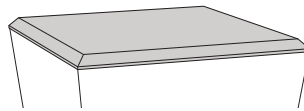

MDATBLXXX

Modena Collection

Table Style

A
End Table

B
Coffee Table

Base Style

1
Angled Plinth
Base

Top Finish

***A**
Corian®/ Hanex®/ Krion® Top
(Beveled Profile)

Power Module (Optional)

****G1**
With Power Module
on Top

Finish Options

OPT#702 - Hanex® Nublado

OPT#703 - Hanex® Coldstone

OPT#705 - Corian® Linen

OPT#706 - Hanex® Romano

OPT#743B
Round Recessed Power Module,
Hospital Grade – Black

Notes

* 1" Thick Solid Surface Top

** The Power Module on the Coffee Tables will be placed on the center of the top.