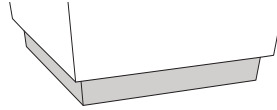

MDATBLXXX

Modena Collection

Table Style

A
End Table

B
Coffee Table

Base Style

1
Angled Plinth
Base

Top Finish

OPT#743B
Round Recessed Power Module,
Hospital Grade – Black

Notes

* 1" Thick Solid Surface Top

** The Power Module on the Coffee Tables will be placed on the center of the top.