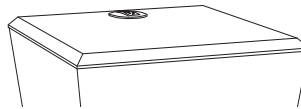

Power Module (Optional)

**G1
With Power Module
on Top

Finish Options