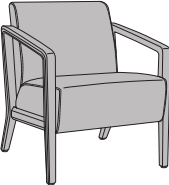

Modena Collection

MDALNX

Number of Seats

11
Single

21
Love Seat

31
Sofa

Arm Style
(Optional)

UP
Upholstered Arm Panels