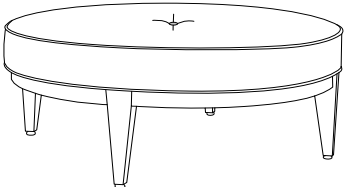

Masera Collection

MASOTTXX

Unit Style

A
36" Round

B
42" Round

Button Style

0
No Button

1
With Button in
the Center