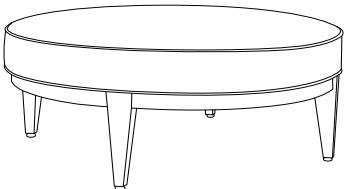

Masera Collection

MASOTTXX

Unit Style

A
36" Round

B
42" Round

Button Style

0
No Button

1
With Button in
the Center