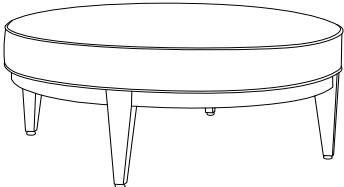

Masera Collection

MASOTTXX

Unit Style

A
36" Round

B
42" Round

Button Style

0
No Button

1
With Button in
the Center