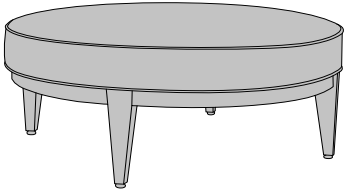

Masera Collection

MASOTTXX

Unit Style

A
36" Round

B
42" Round

Button Style

0
No Button

1
With Button in
the Center