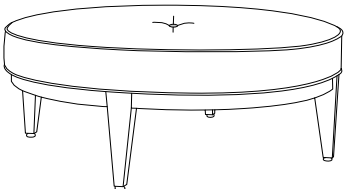

Masera Collection

MASOTTXX

Unit Style

A
36" Round

B
42" Round

Button Style

0
No Button

1
With Button in
the Center