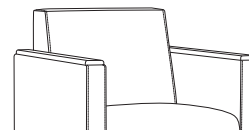

Livorno Collection

LVOXXXX

Unit Style

1
Single

2
Love Seat

3
Sofa

Arm Detail

A
No Arm Cap

B
With Kwalu Arm Cap

C
With Corian®/Hanex®/Krion®
Arm Cap

Back Detail

0
No Detail

Base Style

0
Tapered Legs

1
Tapered Legs with
Exposed Seat Rail

Finish Options