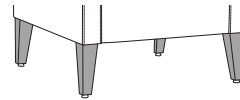

B
With Kwalu Arm Cap

C
With Corian®/Hanex®/Krion®
Arm Cap

Back Detail

0
No Detail

Base Style

0
Tapered Legs

1
Tapered Legs with
Exposed Seat Rail

Finish Options