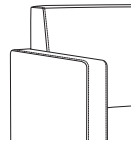

Livorno Collection

LVOXXXX

Unit Style

1
Single

2
Love Seat

3
Sofa

Arm Detail

A
No Arm Cap

B
With Kwalu Arm Cap

C
With Corian®/Hanex®/Krion®
Arm Cap

Back Detail

0
No Detail

Base Style

0
Tapered Legs

1
Tapered Legs with
Exposed Seat Rail

Finish Options