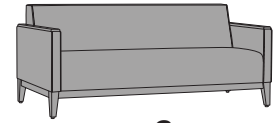

Livorno Collection

LVOXXXX

Unit Style

1
Single

2
Love Seat

3
Sofa

Arm Detail

A
No Arm Cap

B
With Kwalu Arm Cap

C
With Corian®/Hanex®/Krion®
Arm Cap

Back Detail

0
No Detail

Base Style

0
Tapered Legs

1
Tapered Legs with
Exposed Seat Rail

Finish Options