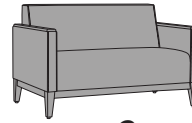

Livorno Collection

LVOXXXX

Unit Style

1
Single

2
Love Seat

3
Sofa

Arm Detail

A
No Arm Cap

B
With Kwalu Arm Cap

C
With Corian®/Hanex®/Krion®
Arm Cap

Back Detail

0
No Detail

Base Style

0
Tapered Legs

1
Tapered Legs with
Exposed Seat Rail

Finish Options