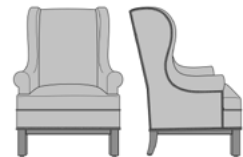

Model: ZE12A1

Features

Steel Reinforced

Our patented steel-reinforced joint system uses over 20 pieces of steel in most Kwalu chairs. Stop ongoing and costly furniture replacement.

Removable Seat Cushion

Removable seat cushion prevents buildup of debris and provides for easy maintenance.

Concealed Cleanout

Concealed cleanout eliminates a debris build-up behind the seat cushion

Optional Wing Style

Choose from 3 optional wing styles – Slope, Tuxedo or Scroll.

Optional Leg Style

Choose from 3 optional leg styles – Shaker, Federal or Chippendale.

29.5W 31.5D 43H
25AH

ZE13C4

33.5W 31.5D 43H
25AH

ZE12A1

29.5W 31.5D 43H
25AH

ZE21A1

53.5W 31.5D 43H
25AH

*To see additional versions of this collection go to www.kwalu.com/product/zevio-lounge