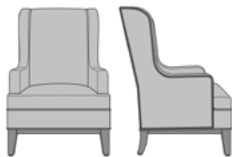

ZE11A2

29.5W 31.5D 43H
25AH