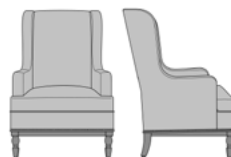

ZE11B3

29.5W 31.5D 43H
25AH