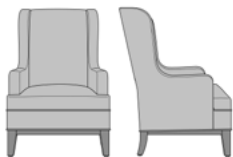

Statement of Line

ZE11A1

29.5W 31.5D 43H
25AH