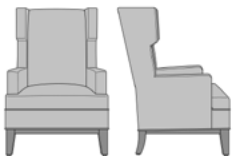

Model: ZE12A1

Features

Steel Reinforced

Our patented steel-reinforced joint system uses over 20 pieces of steel in most Kwalu chairs. Stop ongoing and costly furniture replacement.

Removable Seat Cushion

Removable seat cushion prevents buildup of debris and provides for easy maintenance.

Concealed Cleanout

Concealed cleanout eliminates a debris build-up behind the seat cushion

Optional Wing Style

Choose from 3 optional wing styles – Slope, Tuxedo or Scroll.

Optional Leg Style

Choose from 3 optional leg styles – Shaker, Federal or Chippendale.

29.5W 31.5D 43H
25AH

ZE13C4

33.5W 31.5D 43H
25AH

ZE12A1

29.5W 31.5D 43H
25AH

ZE21A1

53.5W 31.5D 43H
25AH

*To see additional versions of this collection go to www.kwalu.com/product/zevio-lounge