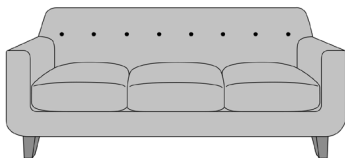

zeri

Lounge

kwalu®

Designed to Last®

zeri Lounge

The Zeri Lounge Collection transports you to a sophisticated urban loft environment. Linear and modern, this collection includes a lounge chair, love seat and sofa. Available with optional buttons or an optional stitching detail on the back. The soft and supportive plush cushions are just right for your body's contours.

Removable Seat Deck
Removable seat deck prevents buildup of debris and provides for easy maintenance.

Optional Back Buttons
Back available with or without optional buttons.

Optional Back Stitching Detail
Available with or without optional back stitching detail.

Statement of Line

ZER10C
33.25W 29.5D 33.25H
25.5AH

ZER11C
33.25W 29.5D 33.25H
25.5AH

ZER12C
33.25W 29.5D 33.25H
25.5AH

ZER20C
54.5W 29.5D 33.25H
25.5AH

ZER21C
54.5W 29.5D 33.25H
25.5AH

ZER31C
75.75W 29.5D 33.25H
25.5AH