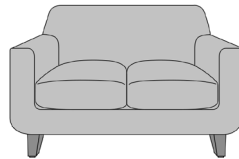

zeri

Lounge

kwalu®

Designed to Last®

zeri Lounge

The Zeri Lounge Collection transports you to a sophisticated urban loft environment. Linear and modern, this collection includes a lounge chair, love seat and sofa. Available with optional buttons or an optional stitching detail on the back. The soft and supportive plush cushions are just right for your body's contours.

Statement of Line

ZER10C
33.25W 29.5D 33.25H
25.5AH

ZER11C
33.25W 29.5D 33.25H
25.5AH

ZER12C
33.25W 29.5D 33.25H
25.5AH

ZER20C
54.5W 29.5D 33.25H
25.5AH

ZER21C
54.5W 29.5D 33.25H
25.5AH

ZER31C
75.75W 29.5D 33.25H
25.5AH