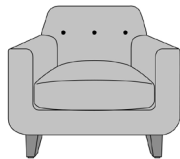

ZER11C
33.25W 29.5D 33.25H
25.5AH