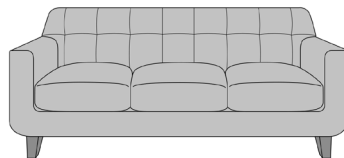

zeri

Lounge

kwalu®

Designed to Last®

zeri Lounge

The Zeri Lounge Collection transports you to a sophisticated urban loft environment. Linear and modern, this collection includes a lounge chair, love seat and sofa. Available with optional buttons or an optional stitching detail on the back. The soft and supportive plush cushions are just right for your body's contours.

Statement of Line

ZER10C
33.25W 29.5D 33.25H
25.5AH

ZER11C
33.25W 29.5D 33.25H
25.5AH

ZER12C
33.25W 29.5D 33.25H
25.5AH

ZER20C
54.5W 29.5D 33.25H
25.5AH

ZER21C
54.5W 29.5D 33.25H
25.5AH

ZER31C
75.75W 29.5D 33.25H
25.5AH