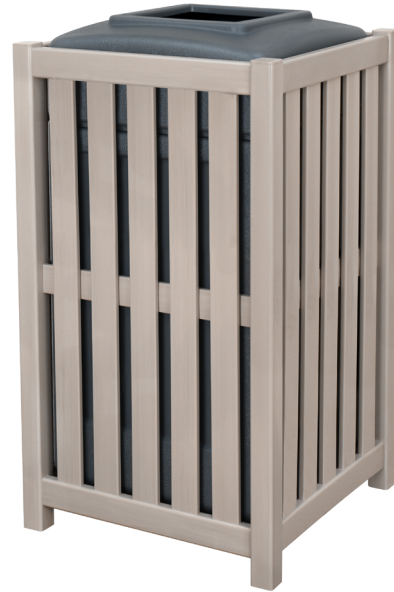

10 year
performance
warranty

vivaio trash receptacle

kwalu.

Designed to Last®

vivaio trash receptacle

The casing of the Vivaio Trash Receptacle is available in all Kwalu outdoor colors. It is available with a 42 gallon liner and top or side-load lid, both of which are offered in beige or grey. The casing and liner are designed to withstand the elements and harsh cleaning regimens.

Stock Code: VIVTR2

Features and Benefits

- Kwalu's unique **10-year performance warranty** on construction and finish
- Waterproof outdoor **UV-protected frame**
- Casing available in every Kwalu outdoor color
- Available with a top or side load lid
- 42 gallon liner included
- Optional set of recycle signs available

Specifications

	Height	Width	Depth
Side Opening Lid	45"	21.5"	21.5"
Top Opening Lid	38.25"	21.5"	21.5"

Options

1
Side Opening Lid

2
Top Opening Lid

kwalu®

Designed to Last®

1-877-MY-KWALU kwalu.com