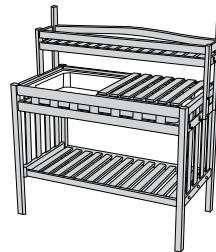

Height Options

S
Standing Height
(56")