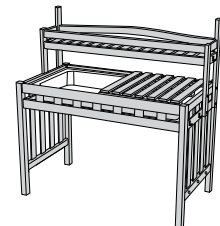

W
Wheelchair Accessible Height
(52")

kwalu®

Designed to Last®

1-877-MY-KWALU kwalu.com

TBLVIVPOBF0118