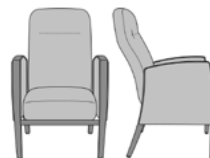

Statement of Line

VLR12UP
26W 30.5D 40.5H
26AH

kwalu. | Redefining Clean Design®

6160 Peachtree Dunwoody Rd. Building C, Atlanta, GA 30328
1-877-MY-KWALU kwalu.com