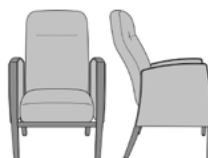

Statement of Line

VLR12UP
26W 30.5D 40.5H
26AH

kwalu. | Redefining Clean Design®

6160 Peachtree Dunwoody Rd. Building C, Atlanta, GA 30328
1-877-MY-KWALU kwalu.com

All products are
SCS Indoor Advantage Gold & LEVEL® certified
SEATVLR0720