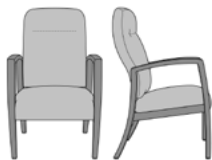

Statement of Line

VLWS2
24W 27.5D 40H
26AH