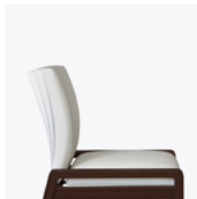

valdina

Flex – Short Back
Armless

valdina

Flex – Short Back Armless

The armless version of the Valdina is a thoughtfully designed chair which features an upholstered back and seat. It has a flex frame which connects from its seat to the back, enabling a modest amount of flexibility in this short backed chair. Wall saver back legs ensure the walls remain in pristine condition.

Model: VDNFNA21G

Features

Flex Back

Frame enables a modest amount of flexibility in the back only; seat, arms and legs remain stationary.

Wallsaver

Wallsaver back legs help keep walls in pristine condition.

Steel Reinforced

Our patented steel-reinforced joint system uses over 20 pieces of steel in most Kwalu chairs. Stop ongoing and costly furniture replacement.

Durable Finish

Kwalu's solid surface (1/8" thick) proprietary finish doesn't have any of the drawbacks of wood. The frames are moisture impervious, graffiti-resistant, easy to clean and maintenance-free.