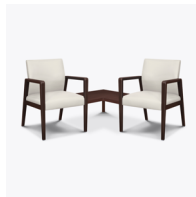

valdina

Center Linking Tables

kwalu.

Redefining Clean Design®

valdina

Center Linking Tables

Valdina Linking Tables make it possible to 'link' the versatile Valdina Guest chairs and the chairs in the Valdina Multiple collection in a lobby or waiting room setting so families can sit together comfortably. Center linking tables can be mounted between two Valdina Guest chairs. Steel mounting brackets are available to attach the table to the frame of the chairs.

Model: VDNTBLB
(Also displayed with two VLDFIXG11. Not included.)

Features

Durable Finish

Kwalu's solid surface proprietary finish does not have any of the drawbacks of wood. The finish is moisture impervious, easy to clean and maintenance-free.