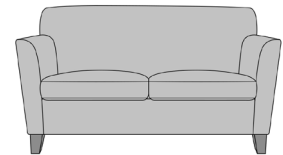

TEN26T1

59.5W 29D 33.5H
26AH