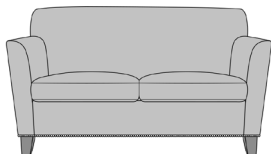

TEN26T2

59.5W 29D 33.5H
26AH