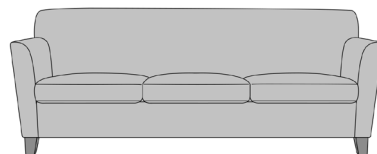

36W 29D 33.5H
26AH

TEN26T1

59.5W 29D 33.5H
26AH

TEN26T2

59.5W 29D 33.5H
26AH

TEN36T1

83.5W 29D 33.5H
26AH

*To see additional versions of this collection go to www.kwalu.com/product/tenna-lounge