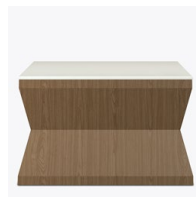

stresa

Occasional Tables

kwalu.

Redefining Clean Design®

stresa

Occasional Tables

The unique design of the Stresa Occasional Tables and the vertical grain detail make this collection a work of art. The Stresa collection includes end and coffee tables. The tables are available with a Kwalu fusion top or a solid surface top, which is optional.

Model: STRTBLA1

Features

Durable Finish

Kwalu's solid surface proprietary finish does not have any of the drawbacks of wood. The finish is moisture impervious, easy to clean and maintenance-free.

Corian®/ Hanex®/ Krion® Top

Corian®/ Hanex®/ Krion® tops, .5" waterfall edged, are available.

Optional Kwalu Top

Available with a top made of Kwalu's proprietary material.

Other Table Style

Collection includes coffee and end tables.