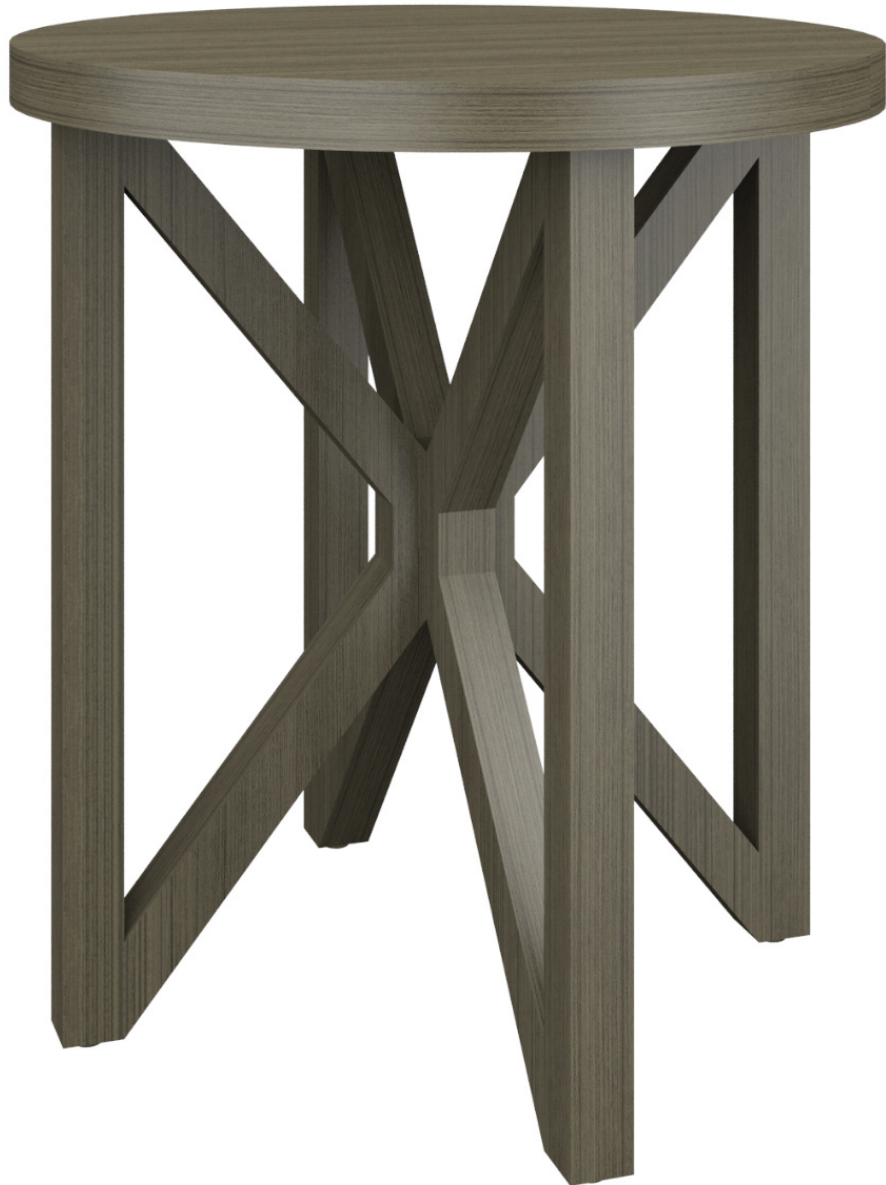

sicilia

Occasional Tables

kwalu®

Designed to Last®

sicilia

Occasional Tables

The details of the Sicilia occasional table collection have a distinctive contemporary flare. The triangular shaped base appears to float in midair while providing a solid foundation for the round end or coffee table top. These are tables that start a conversation. Sicilia is a must-have collection.

Model: SIATBLA1

Features

Durable Finish

Kwalu's solid surface proprietary finish does not have any of the drawbacks of wood. The finish is moisture impervious, easy to clean and maintenance-free.

Other Table Styles

Collection includes coffee and end tables.

Optional Corian®/ Hanex®/ Krion® Top
Optional 0.5" waterfall edged Corian®/Hanex®/ Krion® tops are available on the end tables of the collection only.

10 Year Warranty

We offer a 10 Year Performance Warranty on both construction and finish, so the product is guaranteed to stay looking like new for 10 years.

Statement of Line

SIATBLA1
22W 22D 24.25H

SIATBLA2
22W 22D 24.25H