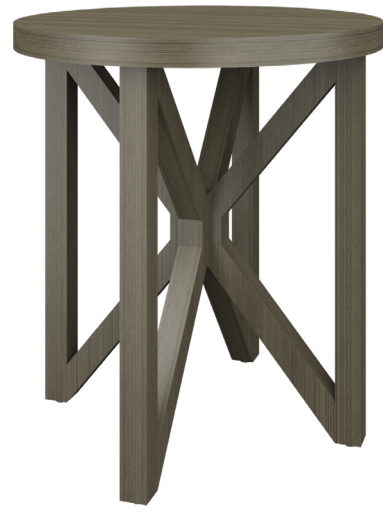

sicilia

Occasional Tables

kwalu®

Designed to Last®

sicilia

Occasional Tables

The details of the Sicilia occasional table collection have a distinctive contemporary flare. The triangular shaped base appears to float in midair while providing a solid foundation for the round end or coffee table top. These are tables that start a conversation. Sicilia is a must-have collection.

Model: SIATBLA1

Features

Durable Finish

Kwalu's solid surface proprietary finish does not have any of the drawbacks of wood. The finish is moisture impervious, easy to clean and maintenance-free.

Other Table Styles

Collection includes coffee and end tables.

Optional Corian®/ Hanex®/ Krion® Top
Optional 0.5" waterfall edged Corian®/Hanex®/ Krion® tops are available on the end tables of the collection only.

10 Year Warranty