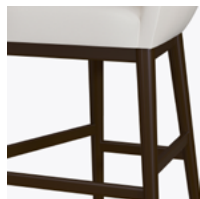

Durable Finish

Kwalu's solid surface (1/8" thick) proprietary finish doesn't have any of the drawbacks of wood. The frames are moisture impervious, graffiti-resistant, easy to clean and maintenance-free.