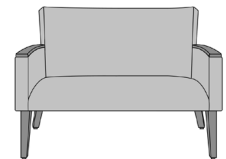

Optional Kwalu Arms
Arm caps of Kwalu material are optional.

Number of Seats
Choose from 3 seat styles – lounge chair, love seat, and sofa.

Optional Casters
Optional casters only available on front legs with base and side stretchers.

Optional Back Handle
A back handle is available to assist in moving the chair and it is optional.

Statement of Line

PR1A0
27W 27D 36H
26AH

PR1A1
27W 27D 36H
26AH

PR1B0
27W 27D 36H
26AH

PR1B1
27W 27D 36H
26AH