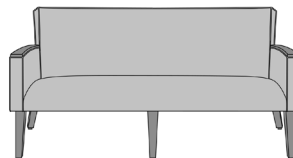

PR3A1
69W 27D 36H
26AH

*To see additional versions of this collection go to www.kwalu.com/product/presidio-accent

kwalu | Designed to Last®

6160 Peachtree Dunwoody Rd. Building C, Atlanta, GA 30328
1-877-MY-KWALU kwalu.com

All products are SCS Indoor Advantage Gold & LEVEL® certified

SEATPRF1218