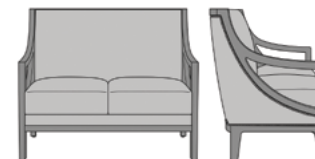

Optional Nail Head Trim

Optional decorative nail head trim only available if optional piping is not selected.

Number of Seats

Choose from 2 seat styles – lounge chair and love seat.

Statement of Line

MNR111
26W 30D 38H
25AH

MNR112
26W 30D 38H
25AH

MNR121
26W 30D 38H
25AH

MNR211
49.5W 30D 38H
25AH

MNR212
49.5W 30D 38H
25AH

MNR221
49.5W 30D 38H
25AH

kwalu® | Designed to Last®

6160 Peachtree Dunwoody Rd. Building C, Atlanta, GA 30328
1-877-MY-KWALU kwalu.com