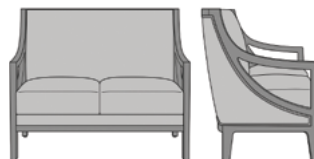

MNR212
49.5W 30D 38H
25AH