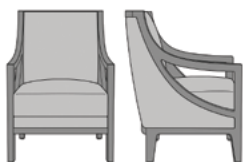

Optional Nail Head Trim

Optional decorative nail head trim only available if optional piping is not selected.

Number of Seats

Choose from 2 seat styles – lounge chair and love seat.

Statement of Line

MNR111
26W 30D 38H
25AH