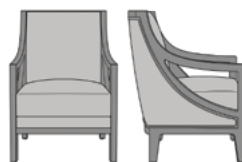

Optional Nail Head Trim

Optional decorative nail head trim only available if optional piping is not selected.

Number of Seats

Choose from 2 seat styles – lounge chair and love seat.

Statement of Line

MNR111
26W 30D 38H
25AH