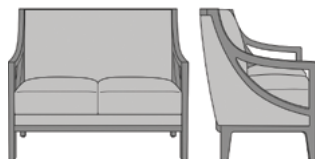

MNR211
49.5W 30D 38H
25AH