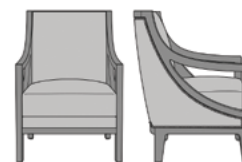

MNR121
26W 30D 38H
25AH