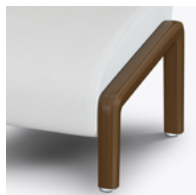

modena

Patient Ottoman

kwalu.

Redefining Clean Design®

modena

Patient Ottoman

Here is an ottoman with all the right angles. The Modena Patient Ottoman is loaded with style, featuring a curved and angled front shape and tasteful French side seams. The back of the cushion protrudes and angles matching the look of the seats of the Modena collection. The angles of this unique ottoman allow it to be stored easily under any chair in the collection.

Model: MDAOTT11
(Also displayed with Modena Patient. Not included.)

Features

Faceted-Edge Frame Detailing

The outside face of the chair frame showcases faceted-edge detailing reminiscent of hand-crafted wood workmanship.

Durable Finish

Kwalu's solid surface (1/8" thick) proprietary finish doesn't have any of the drawbacks of wood. The frames are moisture impervious, graffiti-resistant, easy to clean and maintenance-free.