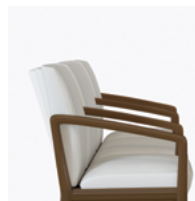

modena

Multiple

modena

Multiple

The Modena Multiple – with Flex Back, like all Kwalu group seating options, make it possible for friends and family to sit together comfortably in lobbies, lounges and reception areas or in emergency waiting rooms. Extremely versatile, this seating option allows for various configurations of three seats combining guest and bariatric sizes. The back of each seat in the Multiple provides slight movement in the back from the flex frame that connects the seat of the chair to the back. The seat, arms and legs remain stationary to deliver ergonomic support as the user changes position during waiting periods.

Model: MDAMTGBG
78W 27D 35H 20/29.5/20SW 18.5SD 19SH 26AH

Features

Faceted-Edge Frame Detailing

The outside face of the chair frame showcases faceted-edge detailing reminiscent of hand-crafted wood workmanship.

Flex Back

Frame enables a modest amount of flexibility in the back only; seat, arms and legs remain stationary.

Wallsaver

Wallsaver back legs help keep walls in pristine condition.

Steel Reinforced

Our patented steel-reinforced joint system uses over 20 pieces of steel in most Kwalu chairs. Stop ongoing and costly furniture replacement.