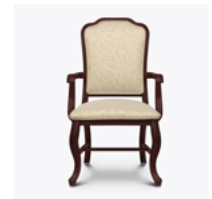

Optional Leg Style

Choose from 2 optional leg styles – Queen Anne or Chippendale.

kwalu® | Designed to Last®

6160 Peachtree Dunwoody Rd. Building C, Atlanta, GA 30328

1-877-MY-KWALU kwalu.com