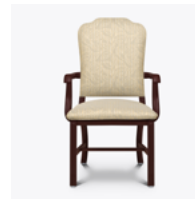

imperial

Dining

kwalu®

Designed to Last®

imperial

Dining

The Imperial Collection provides traditional styling on a grand scale. Numerous mix and match options allow you to create your own masterpiece of understated refinement. Curved arms provide spacious comfort and ingress/egress support. The collection is also available with no arms.

Model: 64124
23W 26D 38.5H 20SW 18.5SD 19.5SH 25.5AH

Features

Durable Finish

Kwalu's solid surface (1/8" thick) proprietary finish doesn't have any of the drawbacks of wood. The frames are moisture impervious, graffiti-resistant, easy to clean and maintenance-free.

Steel Reinforced

Our patented steel-reinforced joint system uses over 20 pieces of steel in most Kwalu chairs. Stop ongoing and costly furniture replacement.

Optional Casters

Casters available for all four legs and are optional.

Optional Arm Style

Available with no arms or choose from a variety of optional arm styles.

Optional Upholstery Style

Choose from two optional upholstery styles – Showframe or Fully Upholstered; with or without cleanout.