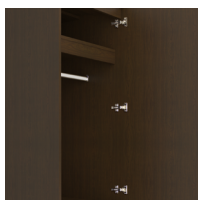

hollywood

Single Wardrobe
2 Drawers, 1 Door

kwalu®

Designed to Last®

hollywood

Single Wardrobe 2 Drawers, 1 Door

Defined by clean lines and sparkling 3/8" brushed aluminum inlays, Kwalu's Hollywood collection transports you to the Golden Age of American cinema. This glamorous collection includes a bedside, wardrobe, chest, headboard, footboard and so much more. Completely customizable from fit to finish.

Door Hinges

100° self-closing, kitchen-grade Blum® Euro Hinges provide a smooth motion.

Drawers

Are constructed with both dowel and mechanical fasteners for additional strength. 100lb static and dynamic load Euro Drawer Slides allow for easy opening and closing.

Clothes Rod

Standard clothing rod may be attached at ADA height of 48" from the floor.

Aluminum Inlay

This collection is identified by 3/8" brushed aluminum inlays.

Other Wardrobe Styles

Hollywood wardrobes include a number of Single and Double styles.