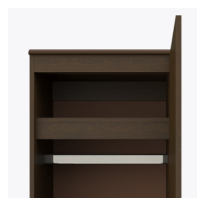

Clothes Rod

Standard clothing rod may be attached at ADA height of 48" from the floor.