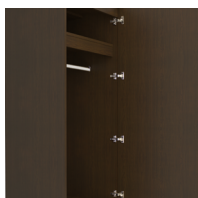

Door Hinges

100° self-closing, kitchen-grade Blum® Euro Hinges provide a smooth motion.