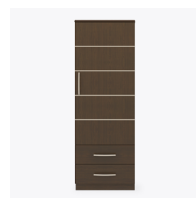

Other Wardrobe Styles

Hollywood wardrobes include a number of Single and Double styles.

Statement of Line

kwalu | Designed to Last®

6160 Peachtree Dunwoody Rd. Building C, Atlanta, GA 30328
1-877-MY-KWALU kwalu.com

All products are
SCS Indoor Advantage Gold & LEVEL® certified
CGHLWR11F1218