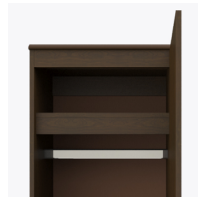

hollywood

Single Wardrobe
No Drawers, 1 Door

kwalu®

Designed to Last®

hollywood

Single Wardrobe

No Drawers, 1 Door

Defined by clean lines and sparkling 3/8" brushed aluminum inlays, Kwalu's Hollywood collection transports you to the Golden Age of American cinema. This glamorous collection includes a bedside, wardrobe, chest, headboard, footboard and so much more. Completely customizable from fit to finish.

Model: HLWR01R

Features

Durable Finish
Kwalu's solid surface (1/8" thick) proprietary finish doesn't have any of the drawbacks of wood. The frames are moisture impervious, graffiti-resistant, easy to clean and maintenance-free.

Door Hinges
100° self-closing, kitchen-grade Blum® Euro Hinges provide a smooth motion.

Clothes Rod
Standard clothing rod may be attached at ADA height of 48" from the floor.

Aluminum Inlay
This collection is identified by 3/8" brushed aluminum inlays.