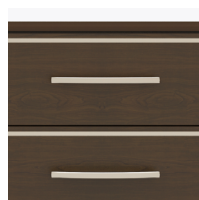

Model: HLCH40W

Features

Durable Finish

Kwalu's solid surface ($\frac{1}{8}$ " thick) proprietary finish doesn't have any of the drawbacks of wood. The frames are moisture impervious, graffiti-resistant, easy to clean and maintenance-free.

Beveled Edging on Top

A sloped and angled top edge gives a more contemporary look to this collection.

Drawers

Are constructed with both dowel and mechanical fasteners for additional strength. 100lb static and dynamic load Euro Drawer Slides allow for easy opening and closing.