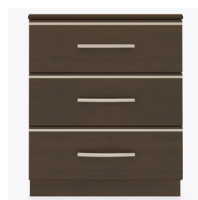

Beveled Edging on Top

A sloped and angled top edge gives a more contemporary look to this collection.

Drawers

Are constructed with both dowel and mechanical fasteners for additional strength. 100lb static and dynamic load Euro Drawer Slides allow for easy opening and closing.

Aluminum Inlay

This collection is identified by $\frac{3}{8}$ " brushed aluminum inlays.

Other Chest Styles

Hollywood chest styles include 3, 4, 5 and 6 drawer versions.

10 Year Warranty

We offer a 10 Year Performance Warranty on both construction and finish, so the product is guaranteed to stay looking like new for 10 years.