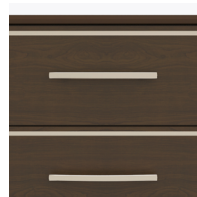

Aluminum Inlay

This collection is identified by $\frac{3}{8}$ " brushed aluminum inlays.