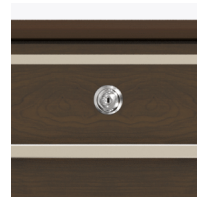

hollywood

Bedside Cabinet
3 Drawers

kwalu®

Designed to Last®

hollywood

Bedside Cabinet

3 Drawers

Defined by clean lines and sparkling $\frac{3}{8}$ " brushed aluminum inlays, Kwalu's Hollywood collection transports you to the Golden Age of American cinema. This glamorous collection includes a bedside, wardrobe, chest, headboard, footboard and so much more. Completely customizable from fit to finish.

Beveled Edging on Top

A sloped and angled top edge gives a more contemporary look to this collection.

Drawers

Are constructed with both dowel and mechanical fasteners for additional strength. 100lb static and dynamic load Euro Drawer Slides allow for easy opening and closing.

Aluminum Inlay

This collection is identified by $\frac{3}{8}$ " brushed aluminum inlays.

Optional Top Drawer Lock

A top drawer lock is available and is optional.

Other Bedside Styles

Hollywood bedside styles include a 1 drawer, 1 door version and 1, 3 and 4 drawer versions.