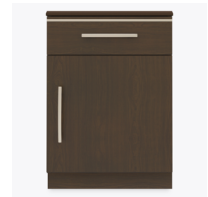

Beveled Edging on Top

A sloped and angled top edge gives a more contemporary look to this collection.

Drawers

Are constructed with both dowel and mechanical fasteners for additional strength. 100lb static and dynamic load Euro Drawer Slides allow for easy opening and closing.

Aluminum Inlay

This collection is identified by $\frac{3}{8}$ " brushed aluminum inlays.

Optional Top Drawer Lock

A top drawer lock is available and is optional.

Other Bedside Styles

Hollywood bedside styles include a 1 drawer, 1 door version and 1, 3 and 4 drawer versions.