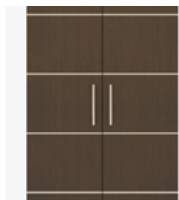

Model: HLWR02
34.5W 23.75D 71H

Features

Durable Finish

Kwalu's proprietary finish doesn't have any of the drawbacks of wood. The finish is moisture impervious, easy to clean and maintenance-free.

Door Hinges

100° self-closing, kitchen-grade Blum® Euro Hinges provide a smooth motion.

Clothes Rod

Standard clothing rod may be attached at ADA height of 48" from the floor.

Aluminum Inlay

This collection is identified by 3/8" brushed aluminum inlays.