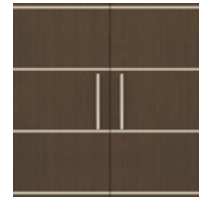

Clothes Rod

Standard clothing rod may be attached at ADA height of 48" from the floor.

Aluminum Inlay

This collection is identified by $\frac{3}{8}$ " brushed aluminum inlays.

Other Wardrobe Styles

Hollywood wardrobes include a number of Single and Double styles.