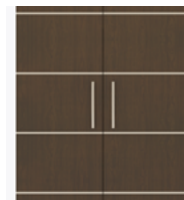

Aluminum Inlay

This collection is identified by 3/8" brushed aluminum inlays.