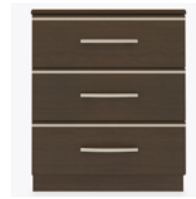

Aluminum Inlay

This collection is identified by $\frac{3}{8}$ " brushed aluminum inlays.

Other Chest Styles

Hollywood chest styles include 3, 4, 5 and 6 drawer versions.

10 Year Warranty

We offer a 10 Year Performance Warranty on both construction and finish, so the product is guaranteed to stay looking like new for 10 years.