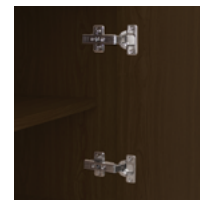

hollywood

Bedside Cabinet
1 Drawer, 1 Door

kwalu.

Furnishing the Future®

hollywood

Bedside Cabinet

1 Drawer, 1 Door

Defined by clean lines and sparkling $\frac{3}{8}$ " brushed aluminum inlays, Kwalu's Hollywood collection transports you to the Golden Age of American cinema. This glamorous collection includes a bedside, wardrobe, chest, headboard, footboard and so much more. Completely customizable from fit to finish. The product is required to be wall mounted for safety. Using the kit provided, please follow provided instructions exactly.

Model: HLBS11R
21W 19D 30H

Features

Durable Finish

Kwalu's proprietary finish doesn't have any of the drawbacks of wood. The finish is moisture impervious, easy to clean and maintenance-free.

Wall Mount Hardware

Beveled Edging on Top

A sloped and angled top edge gives a more contemporary look to this collection.

Door Hinges

100° self-closing, kitchen-grade Blum® Euro Hinges provide a smooth motion.

Drawers

Are constructed with both dowel and mechanical fasteners for additional strength. 100lb static and dynamic load Euro Drawer Slides allow for easy opening and closing.