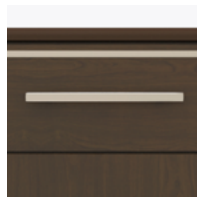

hollywood

Bedside Cabinet
1 Drawer, 1 Door

kwalu.

Furnishing the Future®

hollywood

Bedside Cabinet

1 Drawer, 1 Door

Defined by clean lines and sparkling $\frac{3}{8}$ " brushed aluminum inlays, Kwalu's Hollywood collection transports you to the Golden Age of American cinema. This glamorous collection includes a bedside, wardrobe, chest, headboard, footboard and so much more. Completely customizable from fit to finish. The product is required to be wall mounted for safety. Using the kit provided, please follow provided instructions exactly.

Beveled Edging on Top

A sloped and angled top edge gives a more contemporary look to this collection.

Door Hinges

100° self-closing, kitchen-grade Blum® Euro Hinges provide a smooth motion.

Drawers

Are constructed with both dowel and mechanical fasteners for additional strength. 100lb static and dynamic load Euro Drawer Slides allow for easy opening and closing.