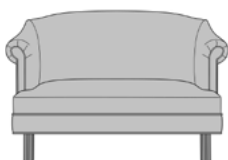

#### Number of Seats

Choose from 3 seat styles – lounge chair, love seat, and sofa.

### Statement of Line

**PT1013**  
33.5W 32.5D 35H  
28.5AH

**PT1015**  
33.5W 32.5D 35H  
28.5AH

**1012**  
33.5W 35D 37H  
29AH

**1014**  
33.5W 35D 37H  
29AH

**PT1023**  
51W 32.5D 35H  
28.5AH

**PT1025**  
51W 32.5D 35H  
28.5AH