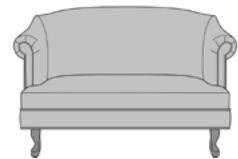

#### Number of Seats

Choose from 3 seat styles – lounge chair, love seat, and sofa.

### Statement of Line

**PT1013**  
33.5W 32.5D 35H  
28.5AH

**PT1015**  
33.5W 32.5D 35H  
28.5AH

**1012**  
33.5W 35D 37H  
29AH

**1014**  
33.5W 35D 37H  
29AH

**PT1023**  
51W 32.5D 35H  
28.5AH

**PT1025**  
51W 32.5D 35H  
28.5AH