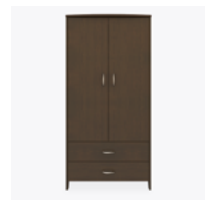

essex

Single Wardrobe
1 Drawer, 1 Door

essex

Single Wardrobe

1 Drawer, 1 Door

The contemporary Essex collection features a distinctive leg design providing a dimensional look that allows for easy cleaning. Select tone-on-tone or contrasting wood-grained finishes for legs and top. Customizable and available in a variety of sizes. Sophisticated hardware delivers added style.

100° self-closing, kitchen-grade Blum® Euro Hinges provide a smooth motion.

Drawers

Are constructed with both dowel and mechanical fasteners for additional strength. 100lb static and dynamic load Euro Drawer Slides allow for easy opening and closing.

Clothes Rod

Standard clothing rod may be attached at ADA height of 48" from the floor.

Hardware

Choose from dozens of hardware styles, including ADA compliant options.

Other Wardrobe Styles

Essex wardrobes include a number of Single and Double styles.