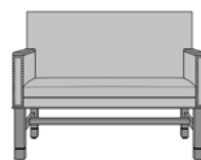

DVB1B21
46W 25D 35.5H
26AH