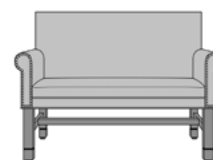

DVB2A21
49.5W 25D 35.5H
26AH