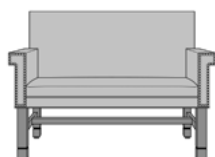

dovera

Bench

kwalu®

Designed to Last®

dovera

Bench

The Dovera Collection is a modern classic. Beautifully designed, the Dovera Bench is available with scroll or square arms. Optional arm caps for the square arm style serve to keep the fabric looking like new. A concealed clean-out facilitates simple housekeeping. Optional decorative nail head trim.

DVB1A21
46W 25D 35.5H
26AH

DVB1B11
46W 25D 35.5H
26AH

DVB1B21
46W 25D 35.5H
26AH

DVB2A21
49.5W 25D 35.5H
26AH

DVB3A21
49.5W 25D 35.5H
26AH

DVB3B21
49.5W 25D 35.5H
26AH

DVB3B41
49.5W 25D 35.5H
26AH

*To see additional versions of this collection go to www.kwalu.com/product/dovera-bench