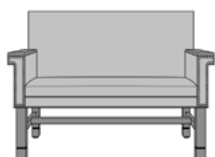

dovera

Bench

kwalu®

Designed to Last®

dovera

Bench

The Dovera Collection is a modern classic. Beautifully designed, the Dovera Bench is available with scroll or square arms. Optional arm caps for the square arm style serve to keep the fabric looking like new. A concealed clean-out facilitates simple housekeeping. Optional decorative nail head trim.

DVB1A21
46W 25D 35.5H
26AH

DVB1B11
46W 25D 35.5H
26AH

DVB1B21
46W 25D 35.5H
26AH

DVB2A21
49.5W 25D 35.5H
26AH

DVB3A21
49.5W 25D 35.5H
26AH

DVB3B21
49.5W 25D 35.5H
26AH

DVB3B41
49.5W 25D 35.5H
26AH

*To see additional versions of this collection go to www.kwalu.com/product/dovera-bench