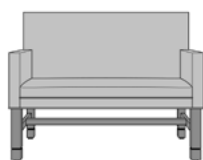

Statement of Line

DVB1A11
46W 25D 35.5H
26AH