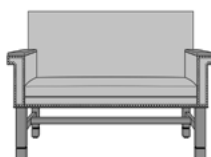

dovera

Bench

kwalu®

Designed to Last®

dovera

Bench

The Dovera Collection is a modern classic. Beautifully designed, the Dovera Bench is available with scroll or square arms. Optional arm caps for the square arm style serve to keep the fabric looking like new. A concealed clean-out facilitates simple housekeeping. Optional decorative nail head trim.

DVB1A21
46W 25D 35.5H
26AH

DVB1B11
46W 25D 35.5H
26AH

DVB1B21
46W 25D 35.5H
26AH

DVB2A21
49.5W 25D 35.5H
26AH

DVB3A21
49.5W 25D 35.5H
26AH

DVB3B21
49.5W 25D 35.5H
26AH

DVB3B41
49.5W 25D 35.5H
26AH

*To see additional versions of this collection go to www.kwalu.com/product/dovera-bench