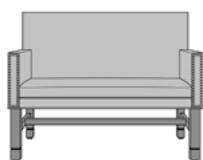

DVB1A21
46W 25D 35.5H
26AH