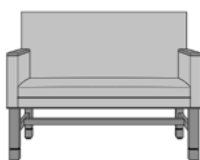

DVB1B11
46W 25D 35.5H
26AH