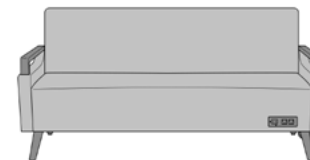

**Visible Cleanout**  
Clean out prevents buildup of debris and provides for easy maintenance.

**Optional Power Grommet**  
Optional power plug and USB ports available in black or white only.

**Number of Seats**  
Choose from 3 seat styles – lounge chair, love seat, and sofa.

### Statement of Line

**CNST111**  
30W 28.5D 35H  
24.5AH

**CNST211**  
50W 28.5D 35H  
24.5AH

**CNST311**  
70W 28.5D 35H  
24.5AH

**CNST111PG1**  
30W 28.5D 35H  
24.5AH

**CNST211PG1**  
50W 28.5D 35H  
24.5AH