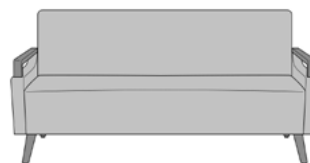

CNST311
70W 28.5D 35H
24.5AH