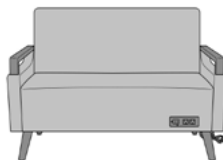

**Visible Cleanout**  
Clean out prevents buildup of debris and provides for easy maintenance.

**Optional Power Grommet**  
Optional power plug and USB ports available in black or white only.

**Number of Seats**  
Choose from 3 seat styles – lounge chair, love seat, and sofa.

### Statement of Line

**CNST111**  
30W 28.5D 35H  
24.5AH

**CNST211**  
50W 28.5D 35H  
24.5AH

**CNST311**  
70W 28.5D 35H  
24.5AH

**CNST111PG1**  
30W 28.5D 35H  
24.5AH

**CNST211PG1**  
50W 28.5D 35H  
24.5AH