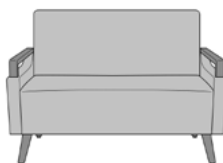

CNST211
50W 28.5D 35H
24.5AH