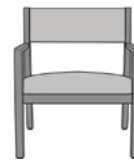

CTE22
28W 24.5D 33.75H
25AH