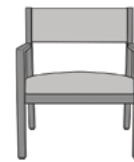

CTE22
28W 24.5D 33.75H
25AH

kwalu | Furnishing the Future™

6160 Peachtree Dunwoody Rd. Building C, Atlanta, GA 30328

1-877-MY-KWALU kwalu.com