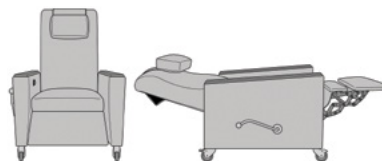

Statement of Line

CRSL5

32.5W 36D 45H 25AH
75 Ext. Depth

kwalu.

Redefining Clean Design®

6160 Peachtree Dunwoody Rd. Building C, Atlanta, GA 30328

1-877-MY-KWALU kwalu.com

All products are
SCS Indoor Advantage Gold & LEVEL® certified
SEATCRSLF0819