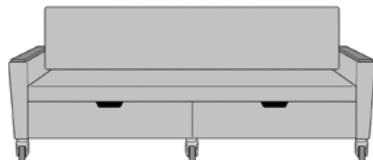

CRF1BBA3
80W 35D 33H
23H