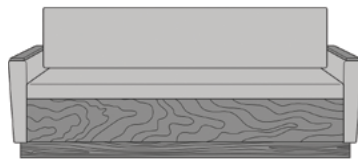

Model: CRF1BBA1

Features

Nightingale Award
Kwalu's GetWell Patient Room was awarded a Nightingale Innovation Award for Surfacing Material

Fold Down Cushion
Back cushion, backed by a black waterproof fabric barrier, folds down to transform sofa into one of three sleeping surfaces – 72", 75" or 78".

Optional Power Grommet
Optional power plug and USB ports available in black or white on front of left arm only.

Optional Plinth Base
Plinth base is available and is optional.

Optional Kwalu Front Panel
A front panel made of Kwalu material is available and optional; it is smaller when optional casters are added.

Optional Casters
Optional locking casters are available; center casters are required. If selected height of front panels/drawers is shortened.

Statement of Line

CRF1AAA1
80W 35D 33H
23H

CRF1AAA2
80W 35D 33H
23H