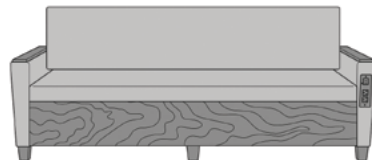

CRF1AAC1
80W 35D 33H
23H

*To see additional versions of this collection go to www.kwalu.com/product/carrara-sleeper-sofa

kwalu.

Redefining Clean Design®

6160 Peachtree Dunwoody Rd. Building C, Atlanta, GA 30328

1-877-MY-KWALU kwalu.com

All products are SCS Indoor Advantage Gold & LEVEL® certified

SEATCRFF1119