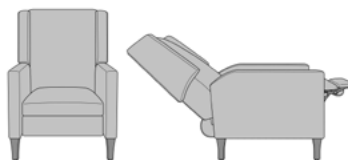

Statement of Line

CAPER1

30W 32D 44H 25AH
67 Ext. Depth

kwalu® | Designed to Last®

6160 Peachtree Dunwoody Rd. Building C, Atlanta, GA 30328

1-877-MY-KWALU kwalu.com

SEATCAPERF1220